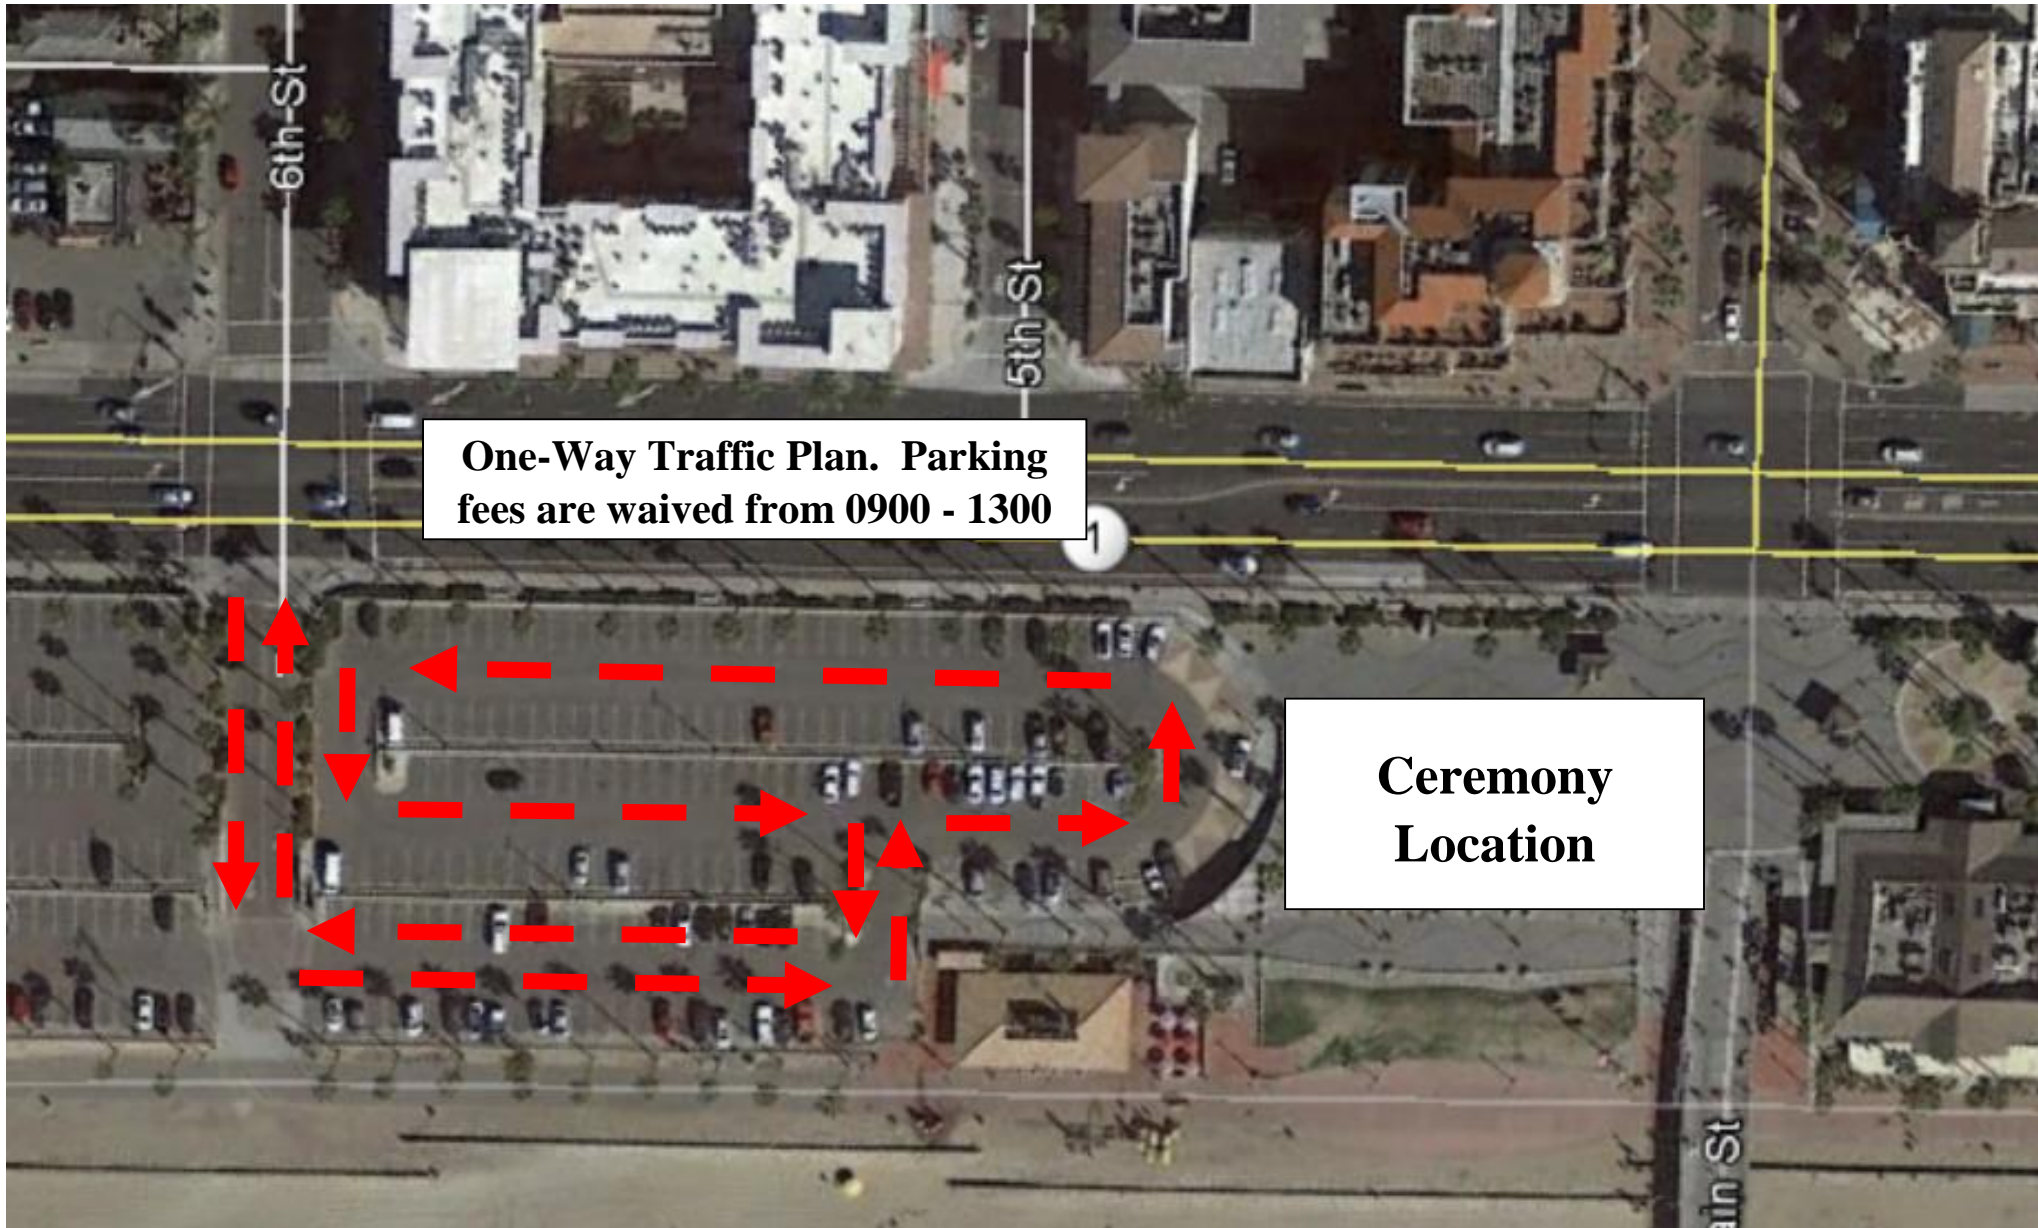

# VIP and Family Parking Plan

**One-Way Traffic Plan. Parking fees are waived from 0900 - 1300**

**Ceremony Location**